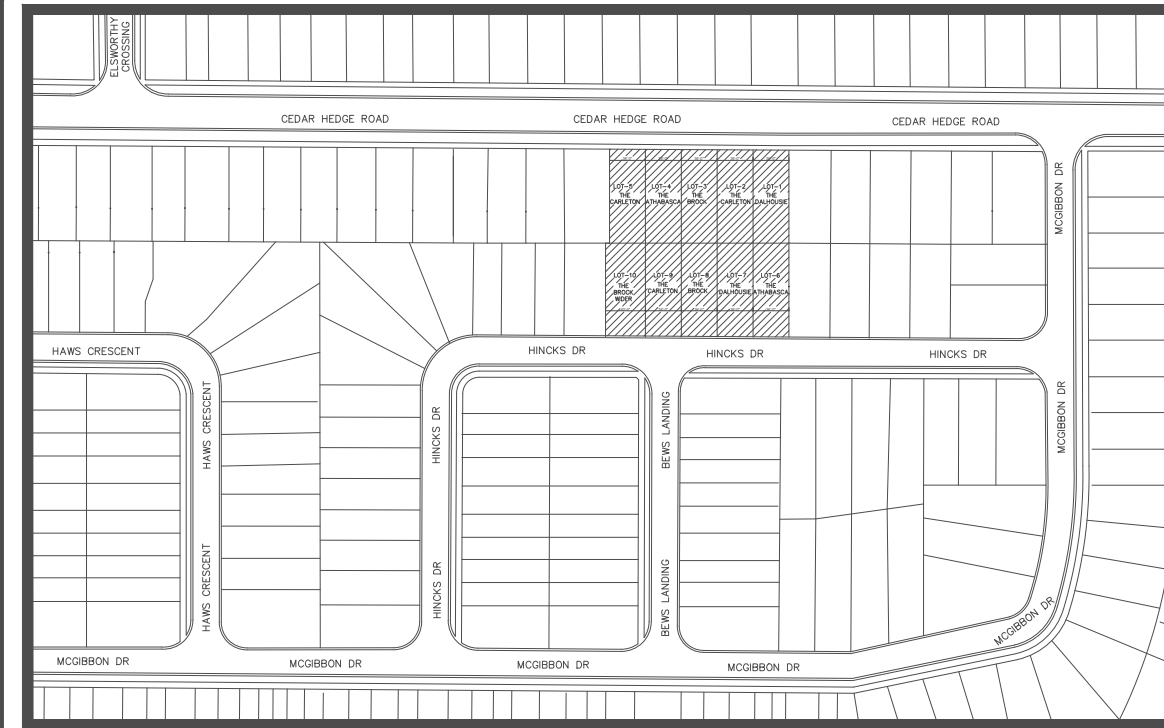

SITE PLAN

SMART CASTLE HOMES

KEY PLAN

LEGEND

LOT-1&7	THE DALHOUSIE
LOT-2,5&9	THE CARLETON
LOT-3&8	THE BROCK
LOT-4&6	THE ATHABASCA
LOT-10	THE BROCK WIDER

PROJECT: CEDAR HEDGE

LOT: _____

PRURCHASER: _____